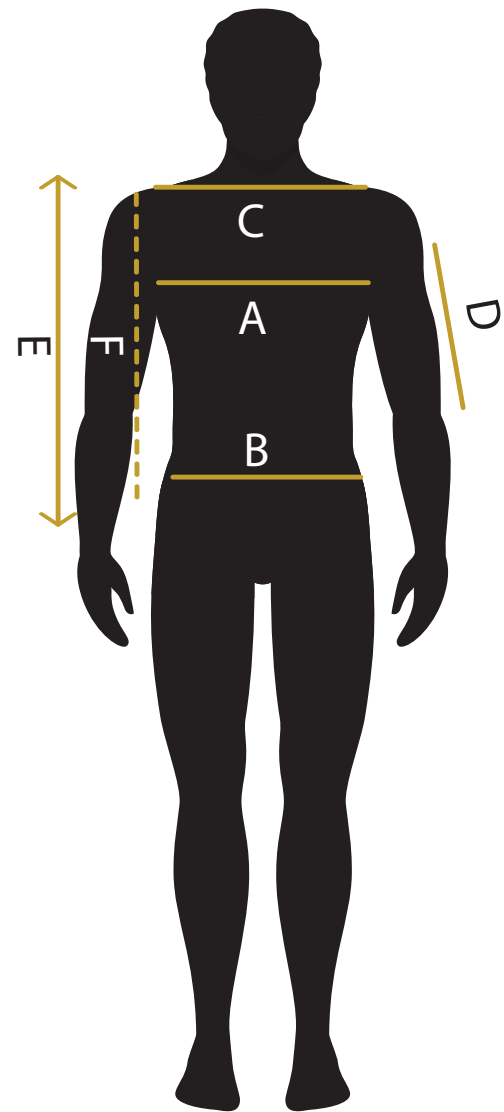

VAV WEAR - SIZE CHART - SHELLHT04

PREPARED FOR THE OPTIMAL SIZES

SIZES	XS	S	M	L	XL
CHEST (A)	54	56	58	60	62
SKIRT WIDTH (B)	54	56	58	60	62
SHOULDER WIDTH (C)	17	17	17.5	18	18.5
ARM LENGTH (D)	66	67	67	67	68
LENGTH FROM REAR MIDDLE (E)	84	84	84	84	84
LENGTH FROM SHOULDER (F)	66	68	70	71	71.5