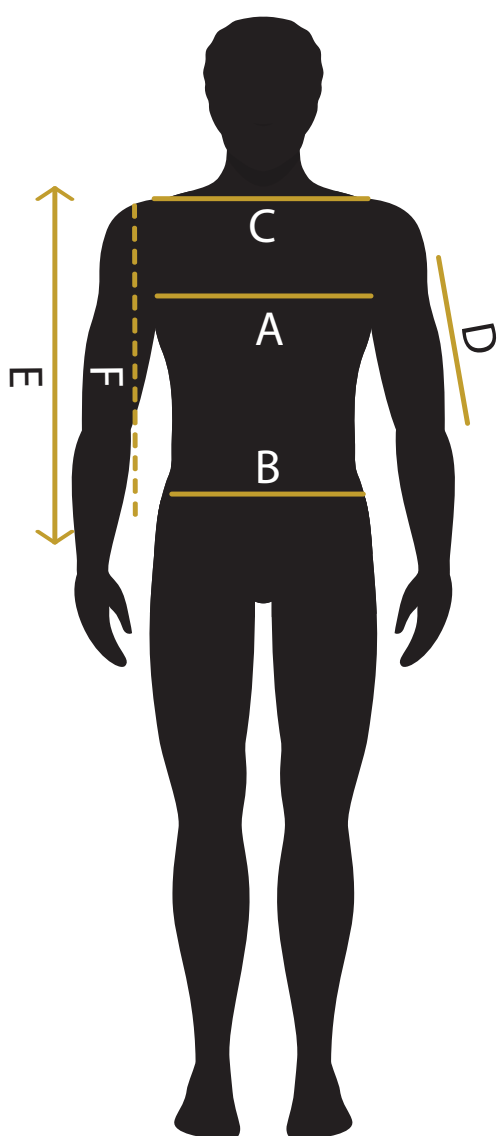

VAV WEAR - SIZE CHART - WESRIT01

PREPARED FOR THE OPTIMAL SIZES

SIZES	S	M	L	XL
CHEST (A)	53	55	57	60
SKIRT WIDTH (B)	51	54	55	57
SHOULDER WIDTH (C)	14	14	14	15
ARM LENGTH (D)	X	X	X	X
LENGTH FROM REAR MIDDLE (E)	73	74	74	75
LENGTH FROM SHOULDER (F)	73	74	74	75